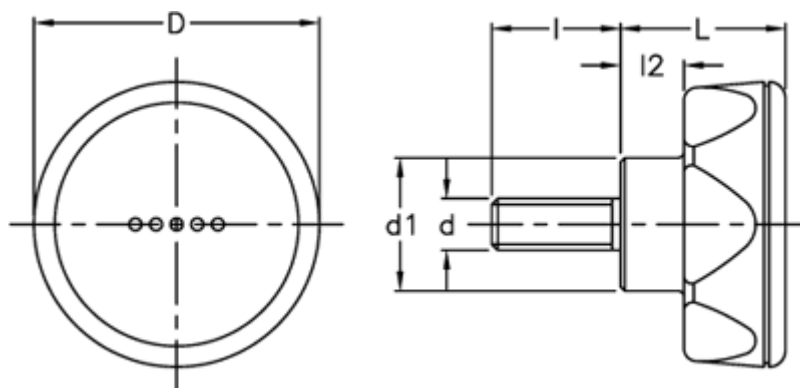

Data Sheet

Article number: 23052224515

Description: E+G Lobe knob
ELK.56-p M10x20-C5 light-blue centre cap

Measures

D	= 56
d1	= 26.5
d 6g	= M10
l	= 20
L	= 29
l2	= 11